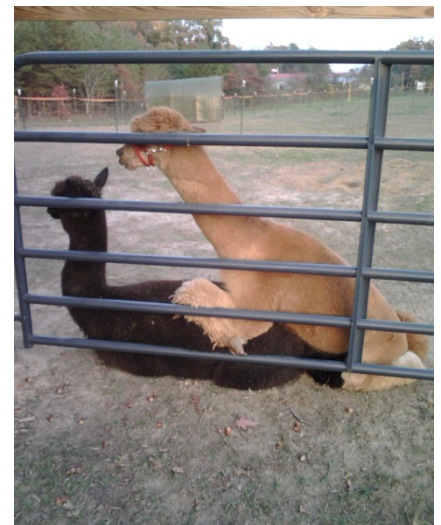

Breeding

Spring is almost here, which to us, means preparing for crias and determining breeding pairs. Last year we made a decision to breed primarily in the spring due to the summer heat we experienced. Pregnancy just adds too much stress to that already present due to the heat. We will have 10 animals to breed this spring. We try to select the breeding pair on conformation, fleece characteristics, and color. We always consider the genetics when breeding to avoid inbreeding.

During last year's SEAA meeting, we learned about determining color from geneticist Andy Merriweather and will use that information to assist us in selecting the proper pair to advance our herd in the direction we are going. We have built our herd to give us a variety of genetics and colors, and are always happy to share our knowledge with all alpaca owners.